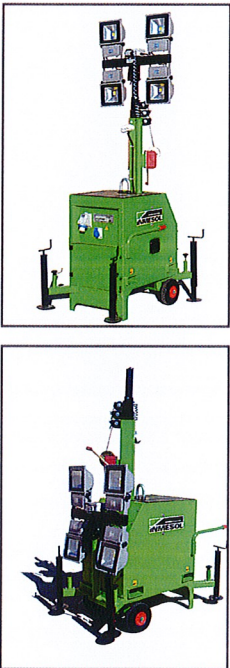

IT 01

IT 02

IT 03

IT 05

Rev. 10 | 20/09/2017 - Genetech-Rev. 00 | 12/03/2018