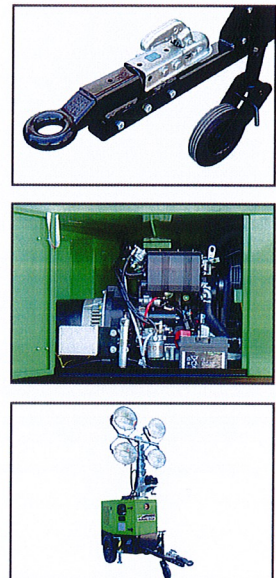

IT 05

Rev. 10 | 20/09/2017 - Genetech-Rev. 00 | 12/03/2018